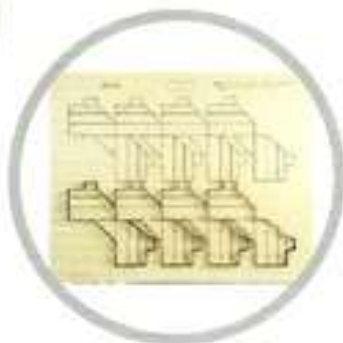

# 1000W-2000W Flat Die Board Laser Cutting Machine

Machine model : JC-1224-1000W/1500W/2000W

## 400W Flat Die Board Laser Cutting Machine

Machine Model : JC-1218-400W